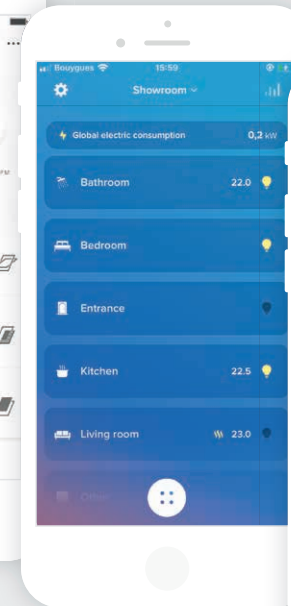

Energy

Weather

VELUX ACTIVE with NETATMO

Legrand Home + Control

Muller Intuitiv with Netatmo