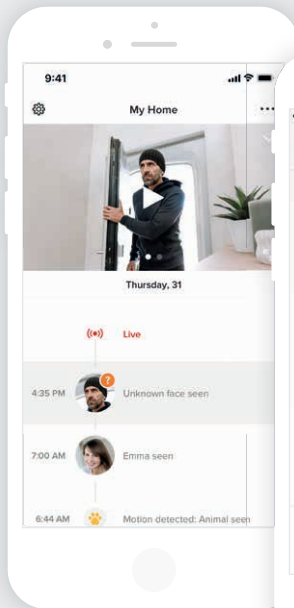

Netatmo apps

Our applications allow you to enjoy all the features of our products simply and remotely.

We update them regularly to incorporate improvements in ergonomics or usage.

with Netatmo apps

Security