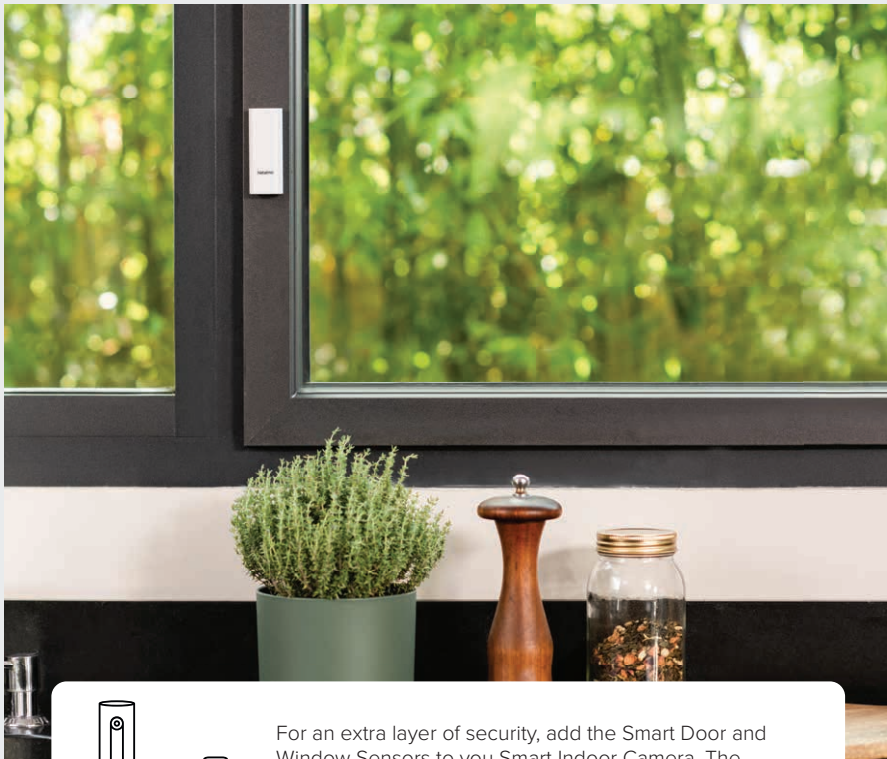

Smart Door and Window Sensors

Be alerted even before a break-in occurs

The Smart Door and Window Sensors alert you to a problem even before a break-in occurs. Installed on the doors and windows of your choice, they can tell if someone is trying to force entry. They also detect when a door or window is opened suddenly and send an immediate notification to your smartphone. This saves you valuable time in the event of a break-in.

For an extra layer of security, add the Smart Door and Window Sensors to your Smart Indoor Camera. The Sensors only work with the Indoor Camera

Smart Indoor Siren

Deter intruders and protect your home from break-ins

The Netatmo Smart Indoor Siren works perfectly with your Smart Indoor Camera to keep your home safe. Using facial recognition, the camera distinguishes between familiar and unfamiliar faces, animals, and harmless movements. No false alarms! If an intruder is detected, it sends a notification to your smartphone, while the Indoor Siren automatically sounds its deafening 110-decibel alarm.