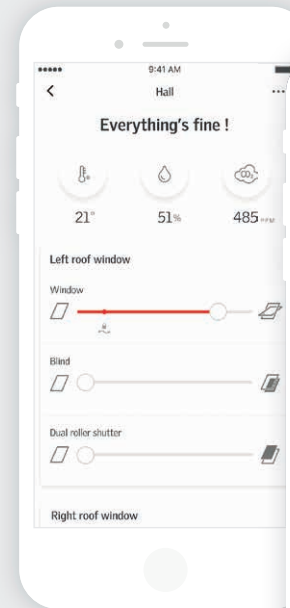

VELUX ACTIVE with NETATMO