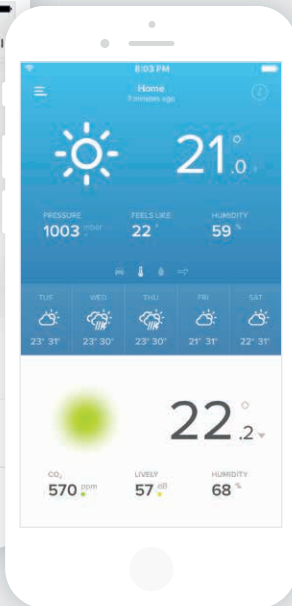

Energy

Weather

VELUX ACTIVE with NETATMO

Legrand Home + Control

Muller Intuitiv with Netatmo