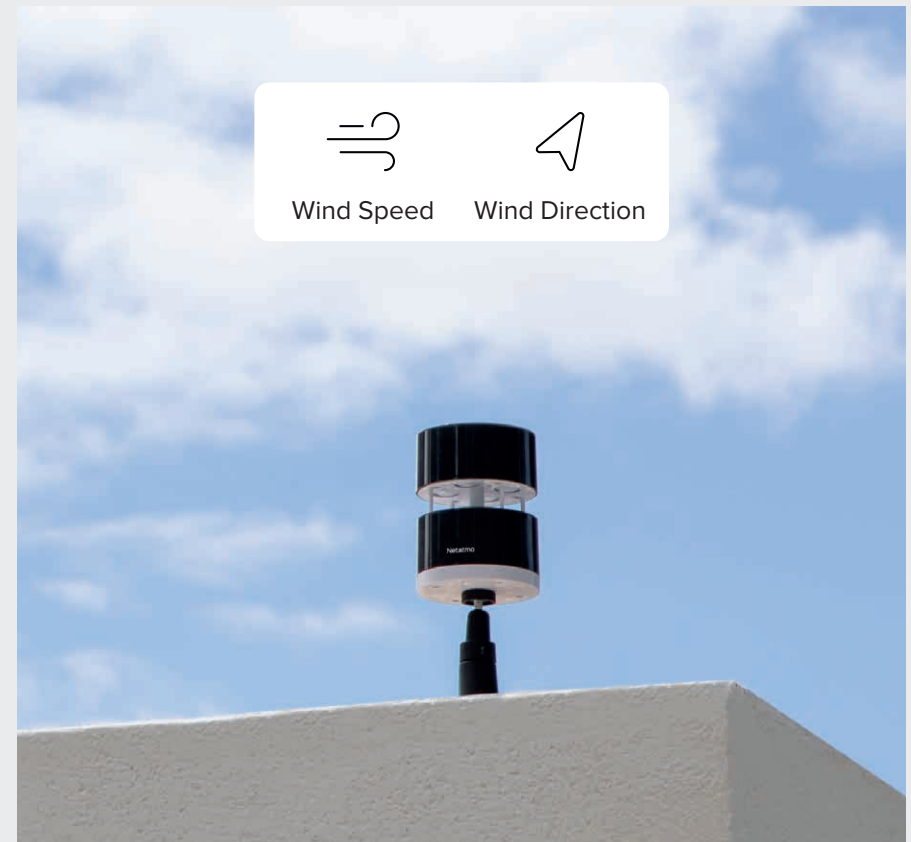

Smart Rain Gauge

Monitor the rain with your Weather Station

The perfect addition to your Weather Station, the Netatmo Smart Rain Gauge sends rainfall data directly to your smartphone. Check rainfall at home in millimetres per hour remotely and in real time. The highly accurate Rain Gauge measures rain intensity as well as rainfall over the last hour and since midnight.

Smart Anemometer

Monitor the wind with your Weather Station

The perfect addition to your Weather Station, the Netatmo Smart Anemometer sends wind data directly to your smartphone. Using the latest in ultrasound technology, it reliably measures wind speed and direction in real time - even during storms! The Anemometer can also provide you with more precise readings of the "feels like" temperature outside your home.