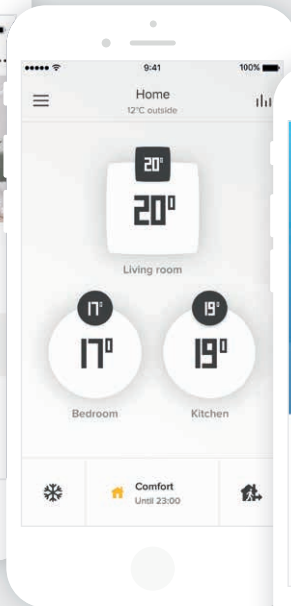

Energy

Weather

VELUX ACTIVE with NETATMO

Legrand Home + Control

Muller Intuitiv with Netatmo